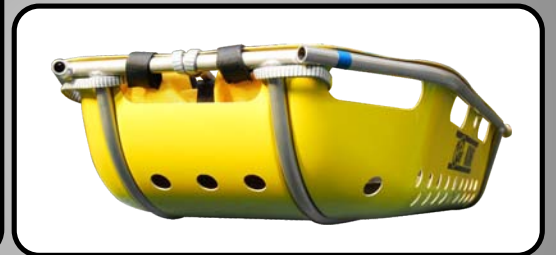

PROFESSIONAL LINE

WWW.KONG.IT