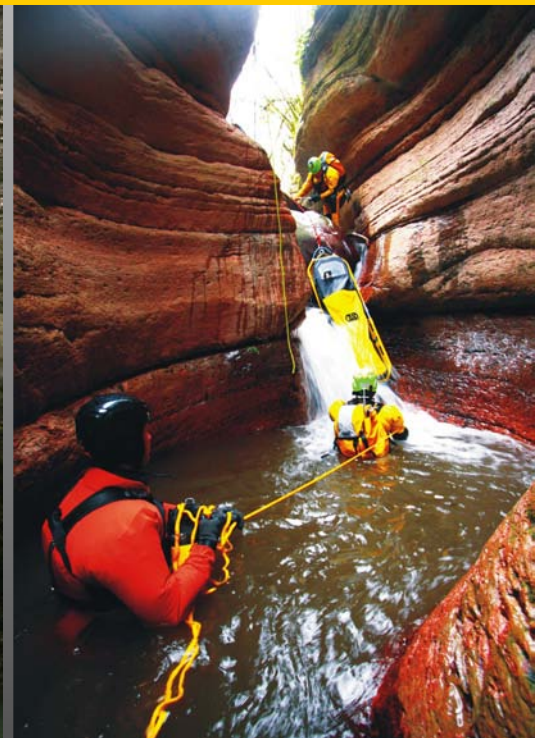

PROFESSIONAL LINE

WWW.KONG.IT